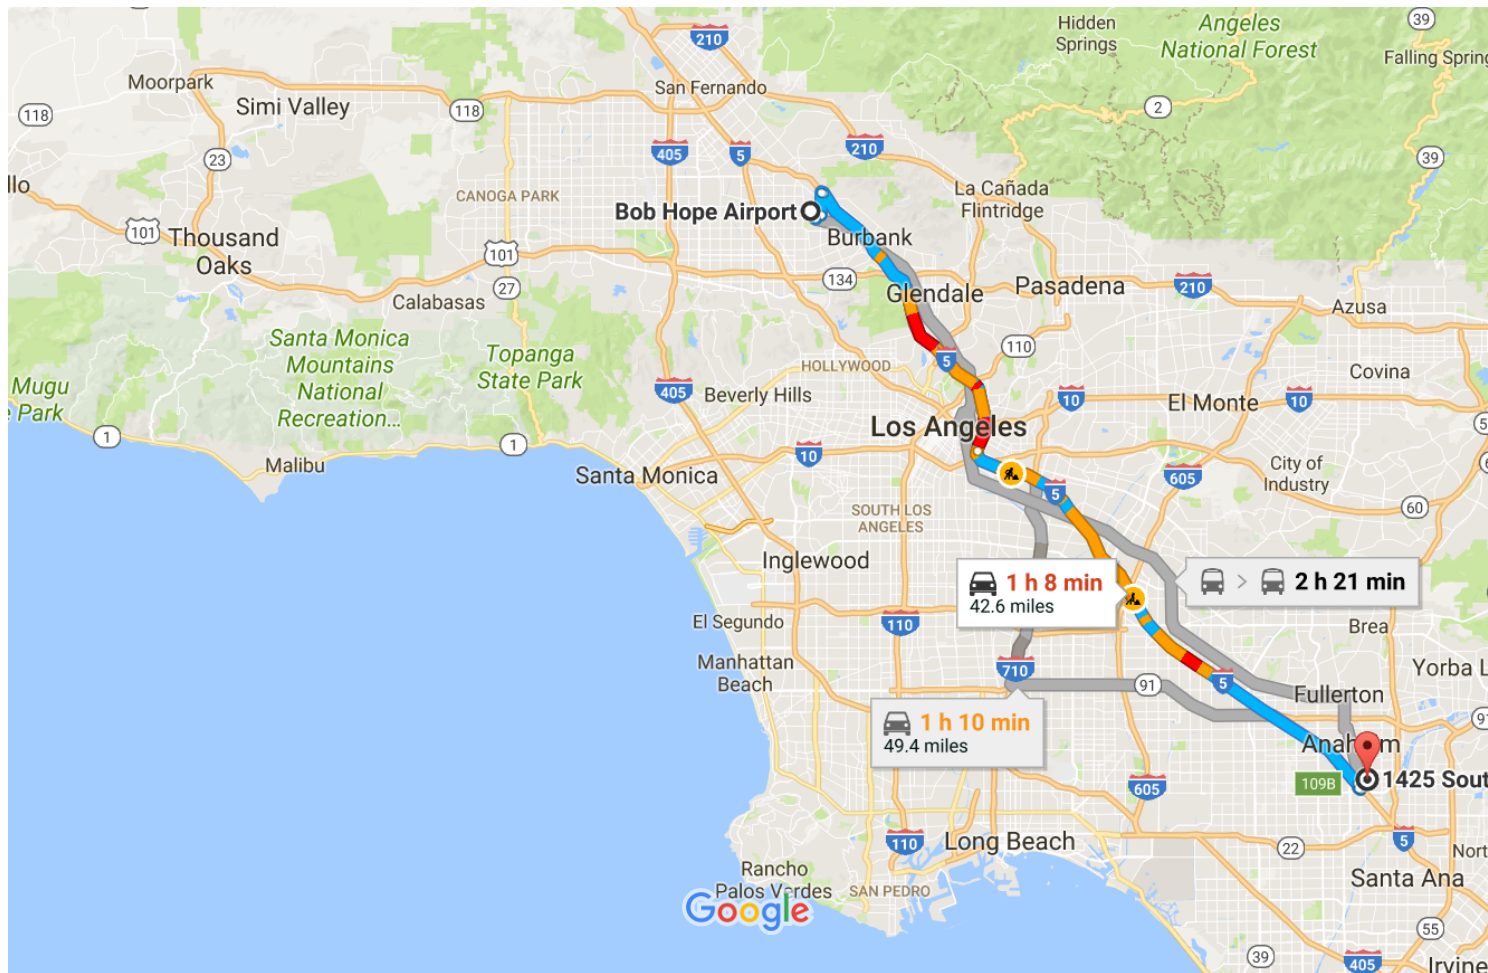

Bob Hope Airport to 1425 S Allec St, Anaheim, CA Drive 42.6 miles, 1 h 8 min 92805

Address: 1425 South Allec Street, Anaheim, CA 92805 | Phone (714) 491-5990

Map data ©2017 Google 5 mi

Bob Hope Airport

2627 N Hollywood Way, Burbank, CA 91505

Get on I-5 S/Golden State Fwy in Los Angeles

- ↑ 1. Head east on Airport 4 min (1.6 mi)

- ↶ 2. Use the left 2 lanes to turn left onto N Hollywood Way 0.4 mi

- ↗ 3. Turn right to merge onto I-5 S/Golden State Fwy 1.1 mi

- ↗ 4. Merge onto I-5 S/Golden State Fwy 0.1 mi

Follow I-5 S to S Manchester Ave in Anaheim. Take exit 109B from I-5 S

- ↗ 4. Merge onto I-5 S/Golden State Fwy 46 min (40.0 mi)

- ↗ 5. Merge onto I-5 S/Golden State Fwy 15.2 mi

5.  Keep left at the fork to continue on I-5 S, follow signs for CA-60 E/Pomona/Interstate 5 S/Soto St/Santa Ana

24.6 mi
6.  Take exit 109B for Disney Way toward Anaheim Blvd

0.2 mi

Take S Anaheim Blvd and E Cerritos Ave to S Allec St